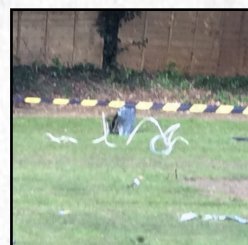

This is a picture of the main section of the ship which has crashed on the bund. No one realised it was there until Monday; the police found it early Tuesday morning.